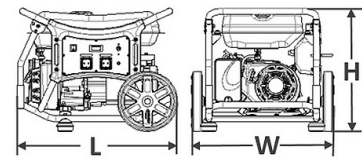

Alternator	
Voltage regulation system	AVR

Dimensional data		
Length	(L) mm	800
Width	(W) mm	698
Height	(H) mm	620
Dry weight	kg	89
Carton box dimension LxWxH	mm	810x625x607

Autonomy		
Fuel tank capacity		26
Fuel consumption 50%	l/h	2.17
Running time 50%	h	12