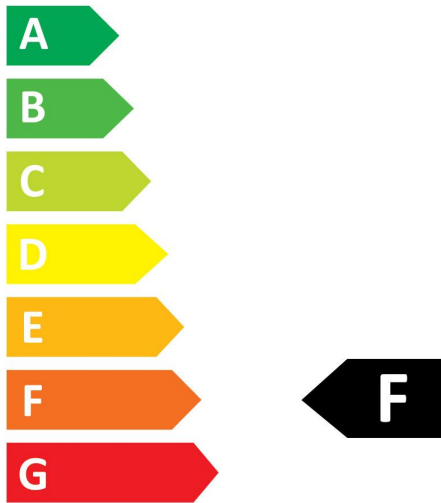

RefLED Retro Superia ES50 DIMMABLE

RefLED Superia Retro ES50 V3 360LM DIM 865 36 SL
0029130

Longitud del embalaje individual(cm)	8.2
Anchura única del embalaje (cm)	6.1
Packaging single depth (cm)	5.1
DUN14 (inner)	25410288291301
Cantidad de la unidad de Venta	6
Altura interior del embalaje	19.4
Ancho interior del embalaje	11.3
Longitud interior del embalaje	9.5
DUN14 (outer)	15410288291304
Cantidad del embalaje por cajas	60
Packaging outer length / height (cm)	58.8
Packaging outer width (cm)	21.8
Packaging outer depth (cm)	21.7

Información de seguridad

Condiciones óptimas de funcionamiento (°C)	-20-50
Instrucciones de limpieza en caso de rotura	Not applicable
Lámpara para usos especiales	No
Solo para uso en aplicaciones secas	Sí
No es adecuado para iluminación doméstica	Sí
Mensaje de seguridad	Dimmable with approved dimmers

FOTOMETRÍA

DIBUJOS TÉCNICOS

RefLED Retro Superia ES50 DIMMABLE *RefLED Superia Retro ES50 V3 360LM DIM 865 36 SL* 0029130

SYLVANIA

0029130

5
kWh/1000h

2019/2015