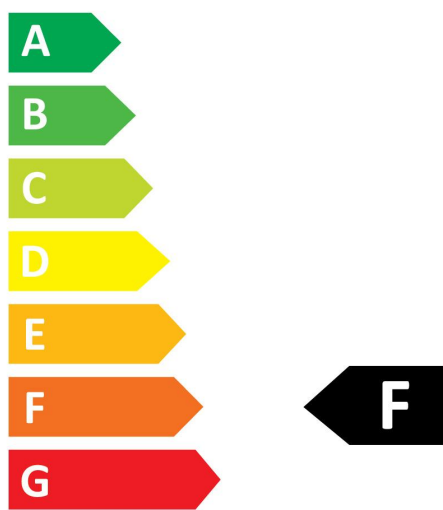

RefLED Retro Superia ES50 DIMMABLE

RefLED Superia Retro ES50 V3 360LM DIM 865 36 SL
0029130

0029130

5
kWh/1000h

2019/2015